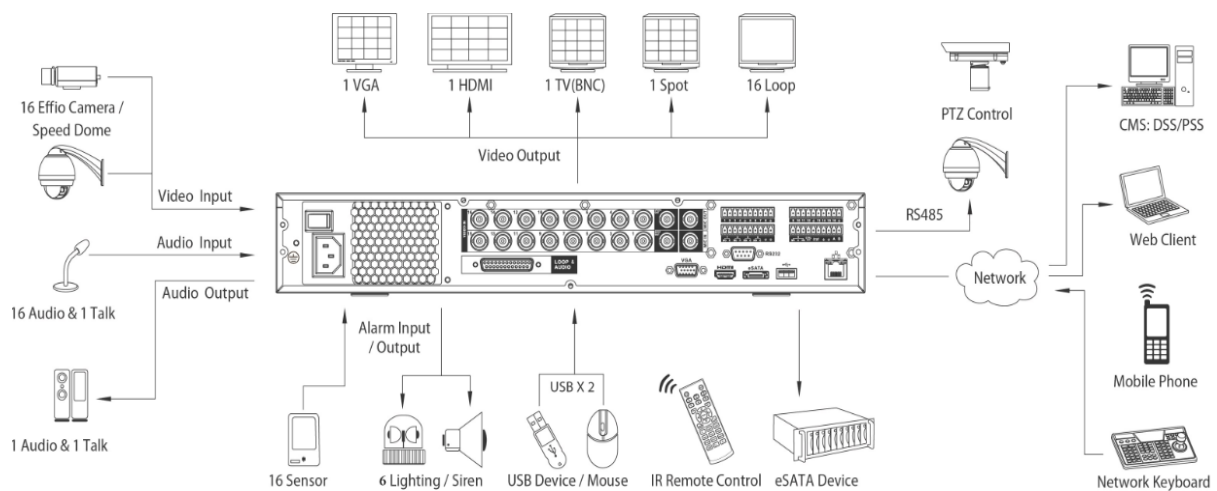

DH-DVR0404/0804/1604HF-L-E

Search Mode	Time/Date, Alarm, MD & Exact search (accurate to second), Smart search		
Playback Functions	Play, Pause, Stop, Rewind, Fast play, Slow play, Next file, Previous file, Next camera, Previous camera, Full screen, Repeat, Shuffle, Backup selection, Digital zoom		
Backup Mode	USB Device/eSATA Device/Internal SATA burner/Network		
Network			
Ethernet	RJ-45 port (10/100M/1000M)		
Network Functions	HTTP, IPv4/IPv6, TCP/IP, UPNP, RTSP, UDP, SMTP, NTP, DHCP, DNS, PPPOE, DDNS, FTP, IP Filter, Alarm Server		
Max. User Access	20 users		
Smart Phone	iPhone, iPad, Android, Windows Phone		
Storage			
Internal HDD	4 SATA ports (4HDDs or 3HDDs+1CD/DVD-RW), up to 16TB		
External HDD	1 eSATA port (Max 4 SATA HDDs), up to 16TB		
Auxiliary Interface			
USB Interface	2 ports (1 Rear), USB2.0		
RS232	1 port, For PC communication & Keyboard		
RS485	1 port, For PTZ control		
General			
Power Supply	AC100~240V, 50/60Hz		
Power Consumption	25W	30W	40W
Working Environment	-10°C ~ +55°C / 10%~90%RH / 86~106kpa		
Dimension(W×D×H)	1.5U, 440mm×460mm×68mm		
Weight	6.5KG(without HDD)		

System Connection

* Takes DVR1604HF-L-E for the example

Dahua Technology Co., Ltd.

1199' BinAn Road, Binjiang District, Hangzhou, China

Tel: +86-571-87688883