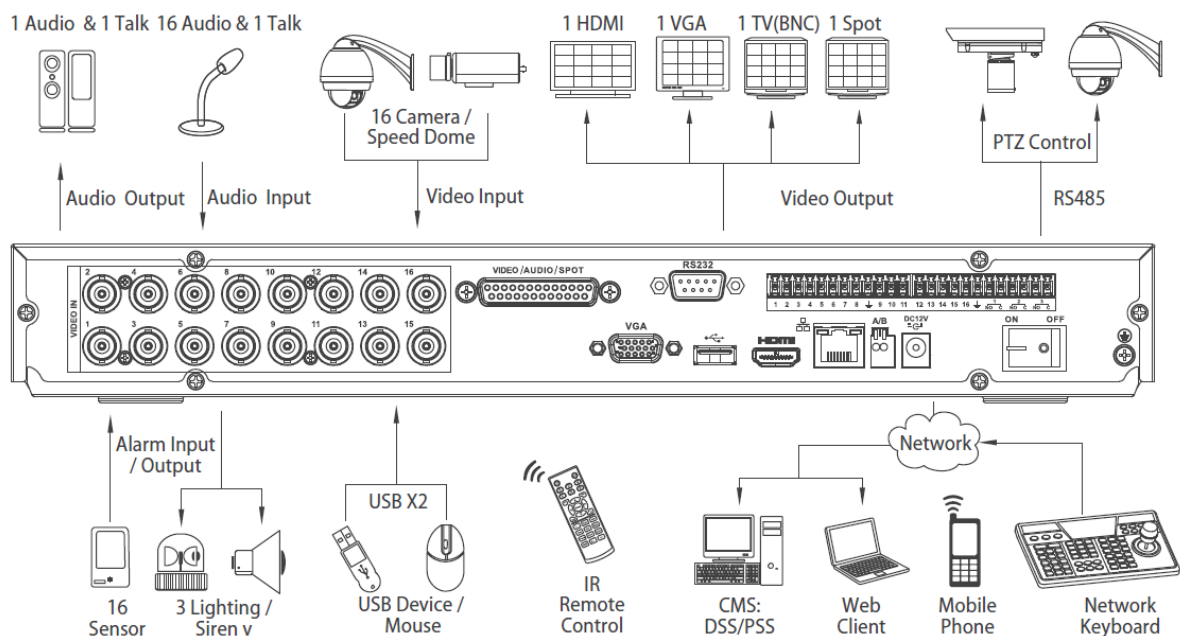

DH-DVR2208/2216A-V2

Network	
Ethernet	RJ-45 port (10/100M)
Network Functions	HTTP, IPv4/IPv6, TCP/IP, UPNP, RTSP, UDP, SMTP, NTP, DHCP, DNS, PPPOE, DDNS, FTP, IP Filter, Alarm Server, SNMP, P2P
Max. User Access	128 users
Smart Phone	iPhone, iPad, Android, Windows Phone
Storage	
Internal HDD	2 SATA ports, up to 8TB, Raid(Redundancy)
Auxiliary Interface	
USB Interface	2 ports (1 Rear), USB2.0
RS232	1 port, For PC communication & Keyboard
RS485	1 port, For PTZ control
Environmental	
Power Supply	DC12V/5A
Power Consumption	15W(without HDD)
Working Environment	-10°C ~ +55°C/10%~90%RH/86~106kpa
Dimension(W×D×H)	1U, 375mm×285mm×55mm
Weight	2.35KG(without HDD)

System Connection

* Take DVR2216A-V2 as an example

Dahua Technology Co., Ltd.

1199' BinAn Road, Binjiang District, Hangzhou, China

Tel: +86-571-87688883

Fax: +86-571-87688815