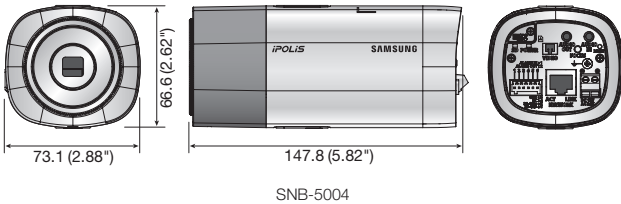

## Key Features

- Max. 1.3M (1280 x 1024) resolution
- 16 : 9 HD (720p) resolution support
- H.264, MPEG-4, MJPEG multiple codec, Multiple streaming
- Simple focus, Day & Night (ICR) : SNB-5004
- WDR (130dB), Enhanced DIS, Defog, P-Iris
- SD/SDHC/SDXC memory slot, Multi-crop streaming
- PoE, Bi-directional audio support

## Dimensions

Unit : mm (inch)