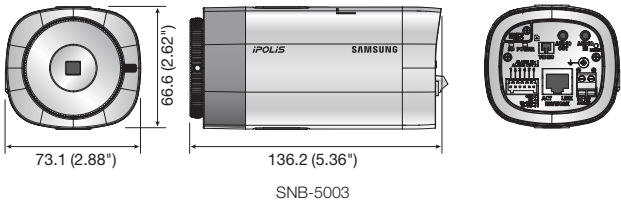

## Key Features

- Max. 1.3M (1280 x 1024) resolution
- 16 : 9 HD (720p) resolution support
- H.264, MPEG-4, MJPEG multiple codec, Multiple streaming
- Simple focus, Day & Night (ICR) : SNB-5004
- WDR (130dB), Enhanced DIS, Defog, P-Iris
- SD/SDHC/SDXC memory slot, Multi-crop streaming
- PoE, Bi-directional audio support

## Dimensions

Unit : mm (inch)