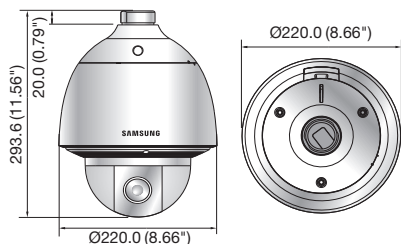

Dimensions

Unit : mm (inch)

SNP-5300

SNP-5300H

Accessories (Optional)

SBP-300M1 SBP-300WM SBP-300CM SBP-300LM SBP-300B SBP-300KM SHP-3701H SHP-3701F (SNP-5300)

	SNP-5300N/P	SNP-5300HN/HP
VIDEO		
Imaging Device	1/4" 1.3M Exmor CMOS	
Total Pixels	1,392(H) x 1,076(V)	
Effective Pixels	1,368(H) x 1,049(V)	
Scanning System	Progressive	
Min. Illumination	Color : 0.5Lux (50IRE), 0.2Lux (30IRE), F1.35 B/W : 0.03Lux (50IRE), 0.009Lux (30IRE), F1.35	
LENS		
Focal Length (Zoom Ratio)	3.5 ~ 105mm (30x)	
Max. Aperture Ratio	F1.35(Wide) / F3.7(Tele)	
Angular Field of View	H : 54.85°(Wide) ~ 2.00°(Tele) / V : 44.61°(Wide) ~ 1.6°(Tele)	
Min. Object Distance	Indoor : 1.8m (5.90ft) / Outdoor : 1.7m(5.57ft)	
Focus Control	AF / One-shot AF / Manual	
Lens Type	DC auto iris	
Mount Type	Board-in type	
PAN / TILT / ROTATE		
Pan Range	360° Endless	
Pan Speed	Preset : 500°/sec, Manual : 0.024°/sec ~ 120°/sec	
Tilt Range	210° (-15° ~ 195°)	
Tilt Speed	Preset : 500°/sec, Manual : 0.024°/sec ~ 120°/sec	
Preset	255ea	
Preset Accuracy	±0.2°	
OPERATIONAL		
Camera Title	Off / On (Displayed up to 15 characters)	
Day & Night	Auto (ICR) / Color / B/W	
Backlight Compensation	Off / BLC / HLC / WDR	
Wide Dynamic Range	90dB	
Contrast Enhancement	SSDR (Samsung Super Dynamic Range) (Off / On)	
Digital Noise Reduction	SSNR III (2D+3D noise filter) (Off / On)	
Digital Image Stabilization	Off / On	
Motion Detection	Yes (4ea)	
Privacy Masking	Off / On (12 rectangle programmable zones)	
Sens-up (Frame Integration)	Off / Auto (2x ~ 60x)	
Gain Control	Off / Low / Medium / High / Manual	
White Balance	AWC / Manual / Indoor / Outdoor / ATW (2,400°K ~ 11,000°K)	
Electronic Shutter Speed	ESC / FLK / Manual (1/30 ~ 1/33,000)	
Digital Zoom	12x	
Flip / Mirror	Off / On	
Intelligent Video Analytics	Tampering, Virtual line, Enter / Exit, Appear / Disappear, Audio detection, Face detection (5ea)	
Alarm I/O	Input 4ea / Output 2ea	
Alarm Triggers	Alarm input, Motion detection, Intelligent video analytics, Network disconnect	
Alarm Events	File upload via FTP and E-mail, Notification via E-mail, TCP, Local storage (SD/SDHC) recording at Network disconnected, External output, PTZ preset	
NETWORK		
Ethernet	RJ-45 (10/100BASE-T)	
Video Compression Format	H.264 (MPEG-4 part 10 / AVC), MJPEG	
Resolution	SXGA (1280 x 1024), 1280 x 960, HD (16 : 9, 1280 x 720p), 1024 x 768, SVGA (800 x 600), VGA (640 x 480), QVGA (320 x 240)	
Max. Framerate	30fps	
Video Quality Adjustment	H.264 : Compression level, Target bitrate level control MJPEG : Quality level control	
Bitrate Control Method	H.264 : CBR or VBR, MJPEG : VBR	
Streaming Capability	Multiple streaming (Up to 10 profiles)	
Audio I/O	Mic (Line)-in selectable via UI, Line-out (Mono, 1Vrms)	
Audio Compression Format	G.711 u-law, G.726	
Audio Communication	Bi-directional audio (2-way)	
IP	IPv4, IPv6	
Protocol	TCP/IP, UDP/IP, RTP(UDP), RTP(TCP), RTSP, NTP, HTTP, HTTPS, SSL, DHCP, PPPoE FTP, SMTP, ICMP, IGMP, SNMPv1/v2c/v3(MIB-2), ARP, DNS, DDNS, QoS, PIM-SM, UPnP	
Security	HTTPS(SSL) login authentication, Digest login authentication IP address filtering, User access log, 802.1x authentication	
Streaming Method	Unicast / Multicast	
Max. User Access	10 users at unicast mode	
Memory Slot	SD/SDHC memory slot	
ONVIF Conformance	Yes (Profile S)	
Webpage Language	English, French, German, Spanish, Italian, Chinese, Korean, Russian, Japanese, Swedish, Danish, Portuguese, Turkish, Polish, Czech, Rumanian, Serbian, Dutch, Croatian, Hungarian, Greek	
Web Viewer	Supported OS : Microsoft Windows 7 / VISTA / XP SP3, MAC OS X Supported Browser : Firefox, Google Chrome *Apple Safari, Windows Internet Explorer 9.0 (32bit) / 8.0 (32bit) / 7.0 (32bit) *For Mac OS X, only the Safari browser is supported.	
Central Management Software	SmartViewer	
ENVIRONMENTAL		
Operating Temperature / Humidity	-10°C ~ +55°C (+14°F ~ +131°F) 20% ~ 80% RH	PoE+ : -30°C ~ +55°C (-22°F ~ +131°F) Less than 90% RH (Heater on) 24V AC : -50°C ~ +55°C (-58°F ~ +131°F) Less than ~ 90% RH (Heater on)
Ingress Protection	N/A	IP66
Vandal Resistance	SNP-5300 only (When SNP-5300 + SHP-3701H : IK10 accessory housing)	
ELECTRICAL		
Input Voltage / Current	24V AC, PoE+ (IEEE802.3at)	
Power Consumption	PoE+ : Max. 13W, 24V AC : Max. 15W	PoE+, 24V AC : Max. 15W (Heater off), PoE+ : Max. 25W, 24V AC : Max. 53W (Heater on)
MECHANICAL		
Color / Material	Ivory / Plastic	
Dimensions (WxH)	Ø152.0 x 218.0mm (Ø5.98" x 8.58")	Ø220.0 x 293.6mm (Ø8.66" x 11.56")
Weight	1.8Kg (3.97 lb)	3.2Kg (7.05 lb)