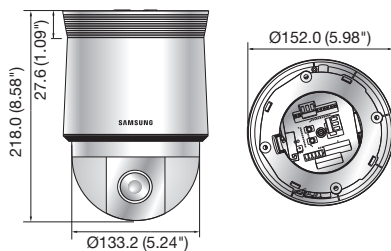

Dimensions

Unit : mm (inch)

SNP-5300

SNP-5300H

Accessories (Optional)

SBP-300M1 SBP-300WM SBP-300CM SBP-300LM SBP-300B SBP-300KM SHP-3701H SHP-3701F (SNP-5300)

	SNP-5300N/P	SNP-5300HN/HP
VIDEO		
Imaging Device	1/4" 1.3M Exmor CMOS	
Total Pixels	1,392(H) x 1,076(V)	
Effective Pixels	1,368(H) x 1,049(V)	
Scanning System	Progressive	
Min. Illumination	Color : 0.5Lux (50IRE), 0.2Lux (30IRE), F1.35 B/W : 0.03Lux (50IRE), 0.009Lux (30IRE), F1.35	
LENS		
Focal Length (Zoom Ratio)	3.5 ~ 105mm (30x)	
Max. Aperture Ratio	F1.35(Wide) / F3.7(Tele)	
Angular Field of View	H : 54.85°(Wide) ~ 2.00°(Tele) / V : 44.61°(Wide) ~ 1.6°(Tele)	
Min. Object Distance	Indoor : 1.8m (5.90ft) / Outdoor : 1.7m(5.57ft)	
Focus Control	AF / One-shot AF / Manual	
Lens Type	DC auto iris	
Mount Type	Board-in type	
PAN / TILT / ROTATE		
Pan Range	360° Endless	
Pan Speed	Preset : 500°/sec, Manual : 0.024°/sec ~ 120°/sec	
Tilt Range	210° (-15° ~ 195°)	
Tilt Speed	Preset : 500°/sec, Manual : 0.024°/sec ~ 120°/sec	
Preset	255ea	
Preset Accuracy	±0.2°	
OPERATIONAL		
Camera Title	Off / On (Displayed up to 15 characters)	
Day & Night	Auto (ICR) / Color / B/W	
Backlight Compensation	Off / BLC / HLC / WDR	
Wide Dynamic Range	90dB	
Contrast Enhancement	SSDR (Samsung Super Dynamic Range) (Off / On)	
Digital Noise Reduction	SSNR III (2D+3D noise filter) (Off / On)	
Digital Image Stabilization	Off / On	
Motion Detection	Yes (4ea)	
Privacy Masking	Off / On (12 rectangle programmable zones)	
Sens-up (Frame Integration)	Off / Auto (2x ~ 60x)	
Gain Control	Off / Low / Medium / High / Manual	
White Balance	AWC / Manual / Indoor / Outdoor / ATW (2,400°K ~ 11,000°K)	
Electronic Shutter Speed	ESC / FLK / Manual (1/30 ~ 1/33,000)	
Digital Zoom	12x	
Flip / Mirror	Off / On	
Intelligent Video Analytics	Tampering, Virtual line, Enter / Exit, Appear / Disappear, Audio detection, Face detection (5ea)	
Alarm I/O	Input 4ea / Output 2ea	
Alarm Triggers	Alarm input, Motion detection, Intelligent video analytics, Network disconnect	
Alarm Events	File upload via FTP and E-mail, Notification via E-mail, TCP, Local storage (SD/SDHC) recording at Network disconnected, External output, PTZ preset	
NETWORK		
Ethernet	RJ-45 (10/100BASE-T)	
Video Compression Format	H.264 (MPEG-4 part 10 / AVC), MJPEG	
Resolution	SXGA (1280 x 1024), 1280 x 960, HD (16 : 9, 1280 x 720p), 1024 x 768, SVGA (800 x 600), VGA (640 x 480), QVGA (320 x 240)	
Max. Framerate	30fps	
Video Quality Adjustment	H.264 : Compression level, Target bitrate level control MJPEG : Quality level control	
Bitrate Control Method	H.264 : CBR or VBR, MJPEG : VBR	
Streaming Capability	Multiple streaming (Up to 10 profiles)	
Audio I/O	Mic (Line)-in selectable via UI, Line-out (Mono, 1Vrms)	
Audio Compression Format	G.711 u-law, G.726	
Audio Communication	Bi-directional audio (2-way)	
IP	IPv4, IPv6	
Protocol	TCP/IP, UDP/IP, RTP(UDP), RTP(TCP), RTSP, NTP, HTTP, HTTPS, SSL, DHCP, PPPoE FTP, SMTP, ICMP, IGMP, SNMPv1/v2c/v3(MIB-2), ARP, DNS, DDNS, QoS, PIM-SM, UPnP	
Security	HTTPS(SSL) login authentication, Digest login authentication IP address filtering, User access log, 802.1x authentication	
Streaming Method	Unicast / Multicast	
Max. User Access	10 users at unicast mode	
Memory Slot	SD/SDHC memory slot	
ONVIF Conformance	Yes (Profile S)	
Webpage Language	English, French, German, Spanish, Italian, Chinese, Korean, Russian, Japanese, Swedish, Danish, Portuguese, Turkish, Polish, Czech, Rumanian, Serbian, Dutch, Croatian, Hungarian, Greek	
Web Viewer	Supported OS : Microsoft Windows 7 / VISTA / XP SP3, MAC OS X Supported Browser : Firefox, Google Chrome *Apple Safari, Windows Internet Explorer 9.0 (32bit) / 8.0 (32bit) / 7.0 (32bit) *For Mac OS X, only the Safari browser is supported.	
Central Management Software	SmartViewer	
ENVIRONMENTAL		
Operating Temperature / Humidity	-10°C ~ +55°C (+14°F ~ +131°F) 20% ~ 80% RH	PoE+ : -30°C ~ +55°C (-22°F ~ +131°F) Less than 90% RH (Heater on) 24V AC : -50°C ~ +55°C (-58°F ~ +131°F) Less than ~ 90% RH (Heater on)
Ingress Protection	N/A	IP66
Vandal Resistance	SNP-5300 only (When SNP-5300 + SHP-3701H : IK10 accessory housing)	
ELECTRICAL		
Input Voltage / Current	24V AC, PoE+ (IEEE802.3at)	
Power Consumption	PoE+ : Max. 13W, 24V AC : Max. 15W	PoE+, 24V AC : Max. 15W (Heater off), PoE+ : Max. 25W, 24V AC : Max. 53W (Heater on)
MECHANICAL		
Color / Material	Ivory / Plastic	
Dimensions (WxH)	Ø152.0 x 218.0mm (Ø5.98" x 8.58")	Ø220.0 x 293.6mm (Ø8.66" x 11.56")
Weight	1.8Kg (3.97 lb)	3.2Kg (7.05 lb)