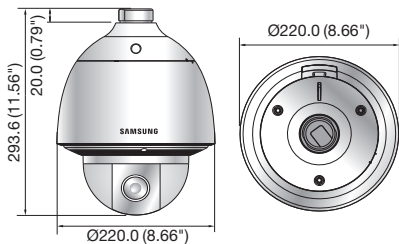

## Key Features

- Max. 2M (1920 x 1080) resolution
- 16 : 9 Full HD (1080p) resolution support
- 4.45 ~ 89mm (20x) optical zoom, 8x digital zoom
- H.264, MJPEG dual codec, Multiple streaming
- Day & Night (ICR), Intelligent video analytics
- PoE+, SD memory, Bi-directional audio support
- IP66 (SNP-6201H),  
IK10 (SNP-6201+SHP-3701H : IK10 accessory housing)

## Dimensions

Unit : mm (inch)

SNP-6201

SNP-6201H