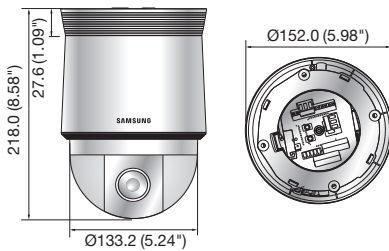

## Key Features

- Max. 2M (1920 x 1080) resolution
- 16 : 9 Full HD (1080p) resolution support
- 4.45 ~ 89mm (20x) optical zoom, 8x digital zoom
- H.264, MJPEG dual codec, Multiple streaming
- Day & Night (ICR), Intelligent video analytics
- PoE+, SD memory, Bi-directional audio support
- IP66 (SNP-6201H),  
IK10 (SNP-6201+SHP-3701H : IK10 accessory housing)

## Dimensions

Unit : mm (inch)

SNP-6201

SNP-6201H